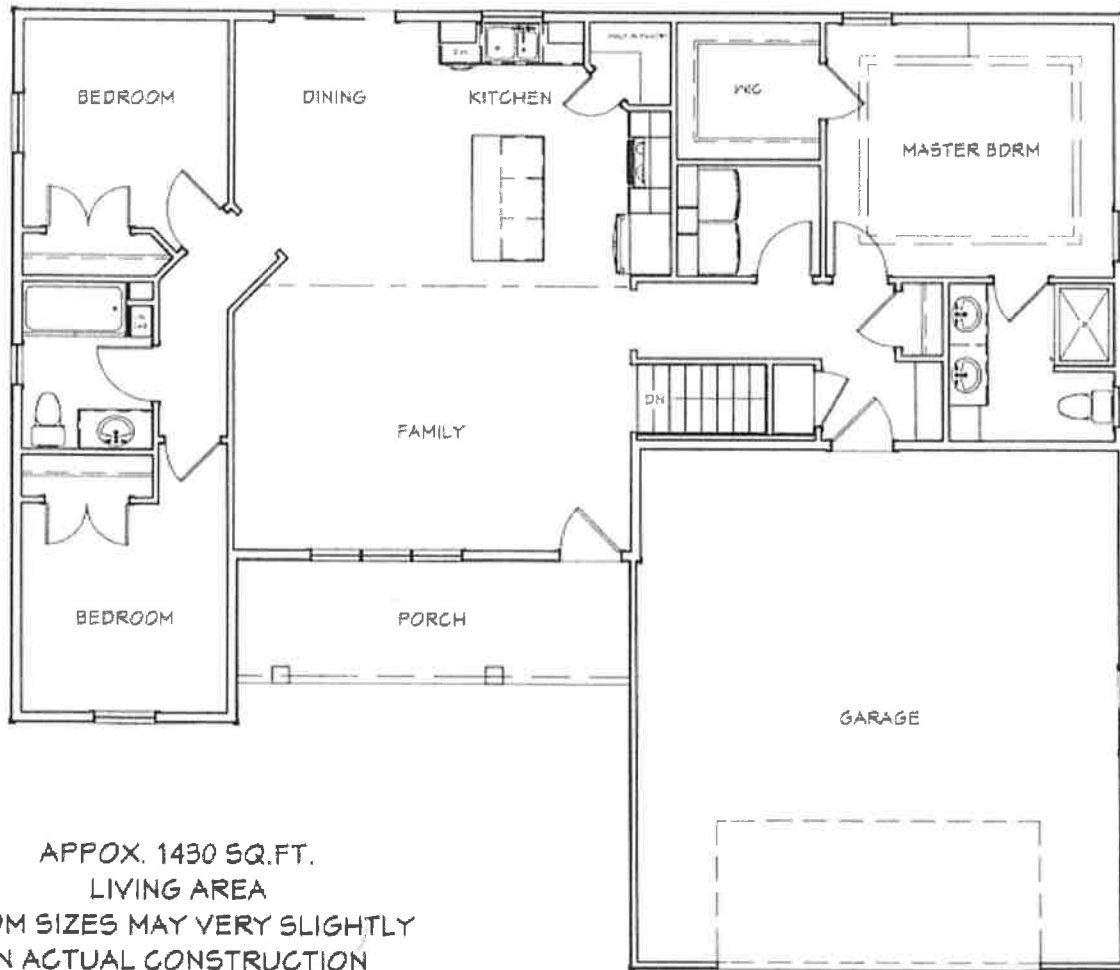

THE WILLOW

BY VAN'S REALTY AND CONSTRUCTION OF APPLETON, INC

APPOX. 1430 SQ.FT.
LIVING AREA
ROOM SIZES MAY VARY SLIGHTLY
IN ACTUAL CONSTRUCTION