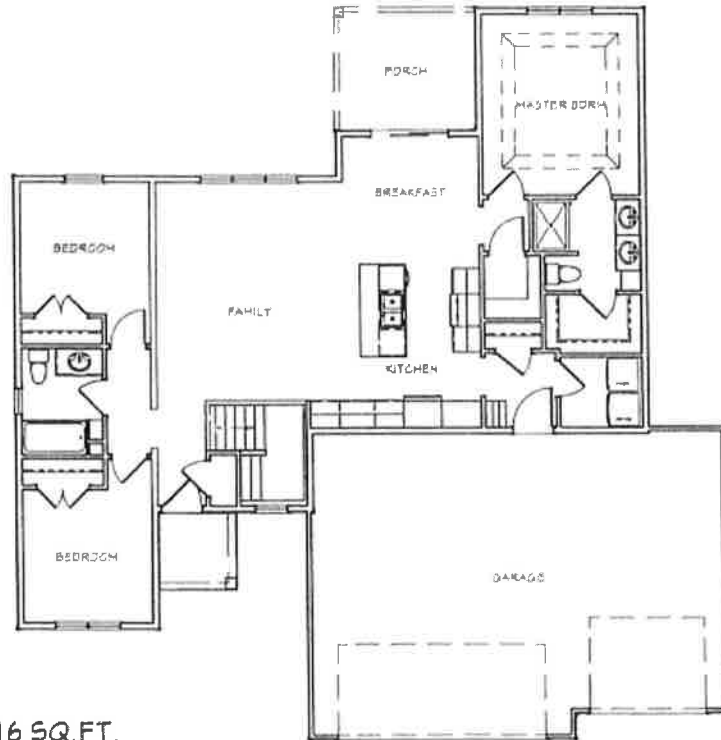

# THE JACKSON

BY VAN'S REALTY AND CONSTRUCTION OF APPLETON, INC

APPOX. 1416 SQ.FT.  
LIVING AREA  
ROOM SIZES MAY VARY SLIGHTLY  
IN ACTUAL CONSTRUCTION