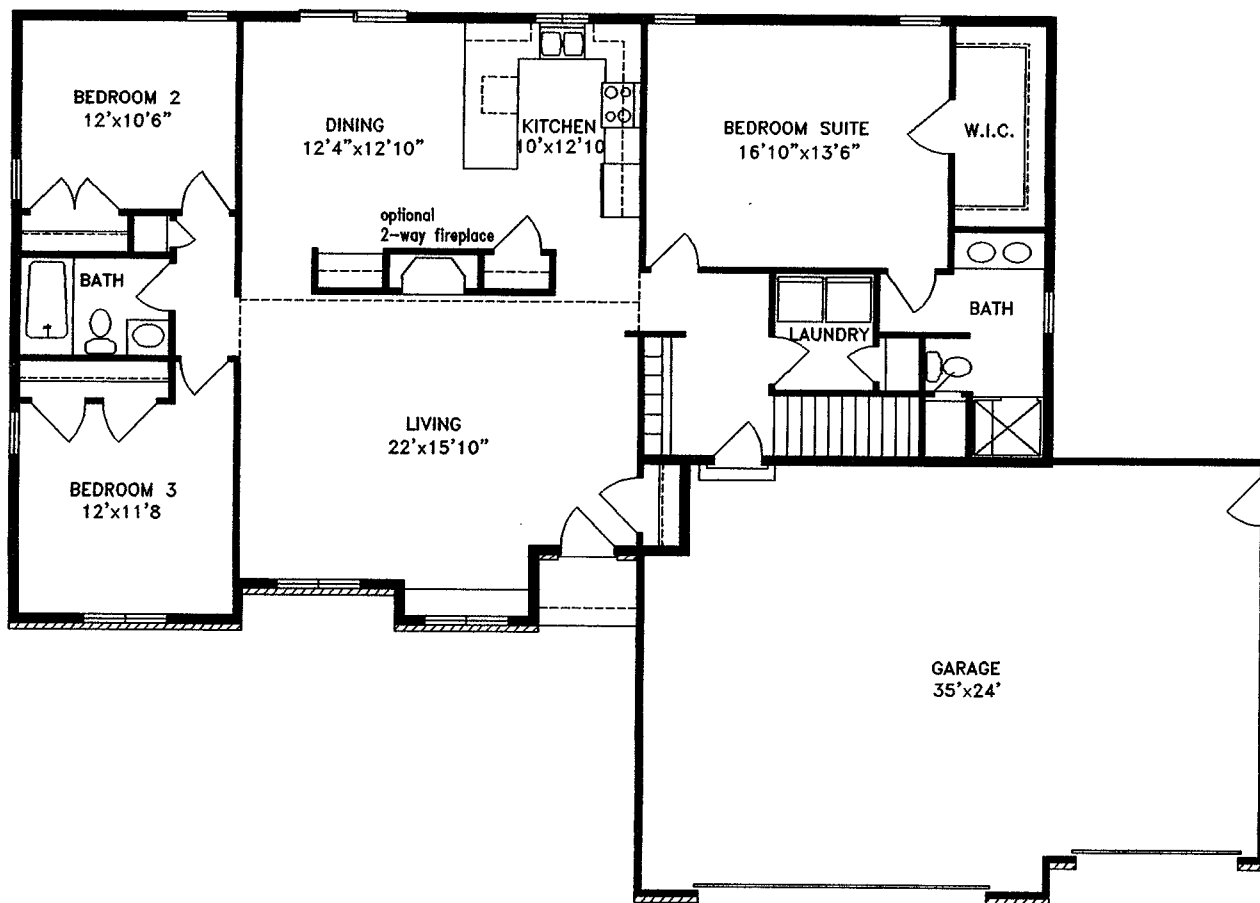

MONTEREY

BY VAN'S REALTY AND CONSTRUCTION OF APPLETON, INC.

APPROX. 1740 SQ. FT.
LIVING AREA

ROOM SIZES MAY VARY SLIGHTLY
IN ACTUAL CONSTRUCTION